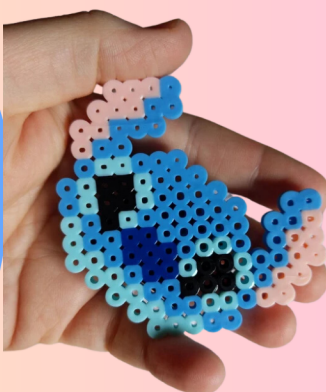

FUSE BEAD DELIGHTS

Glassell Recreation Complex

3650 Verdugo Rd, Los Angeles, CA 90065

(323) 257-1863; (323) 341-5681

glassell.recreationcenter@lacity.org

laparks.org/reccenter/glassellpark

8 Week Program

April 8th through June 3rd 2024

No Class 5/27

Activity	Day	Time	Age
Fuse Bead Delights	Monday	6pm-7pm	6-8
Fuse Bead Delights	Monday	7pm-8pm	9-15

FREE!

Register Here

Persons with disabilities are welcomed to participate in our classes and programs. Reasonable accommodations will be made with prior arrangements. Be advised that some accommodations may take 30 days or longer. Please submit your request for an accommodation as soon as possible.