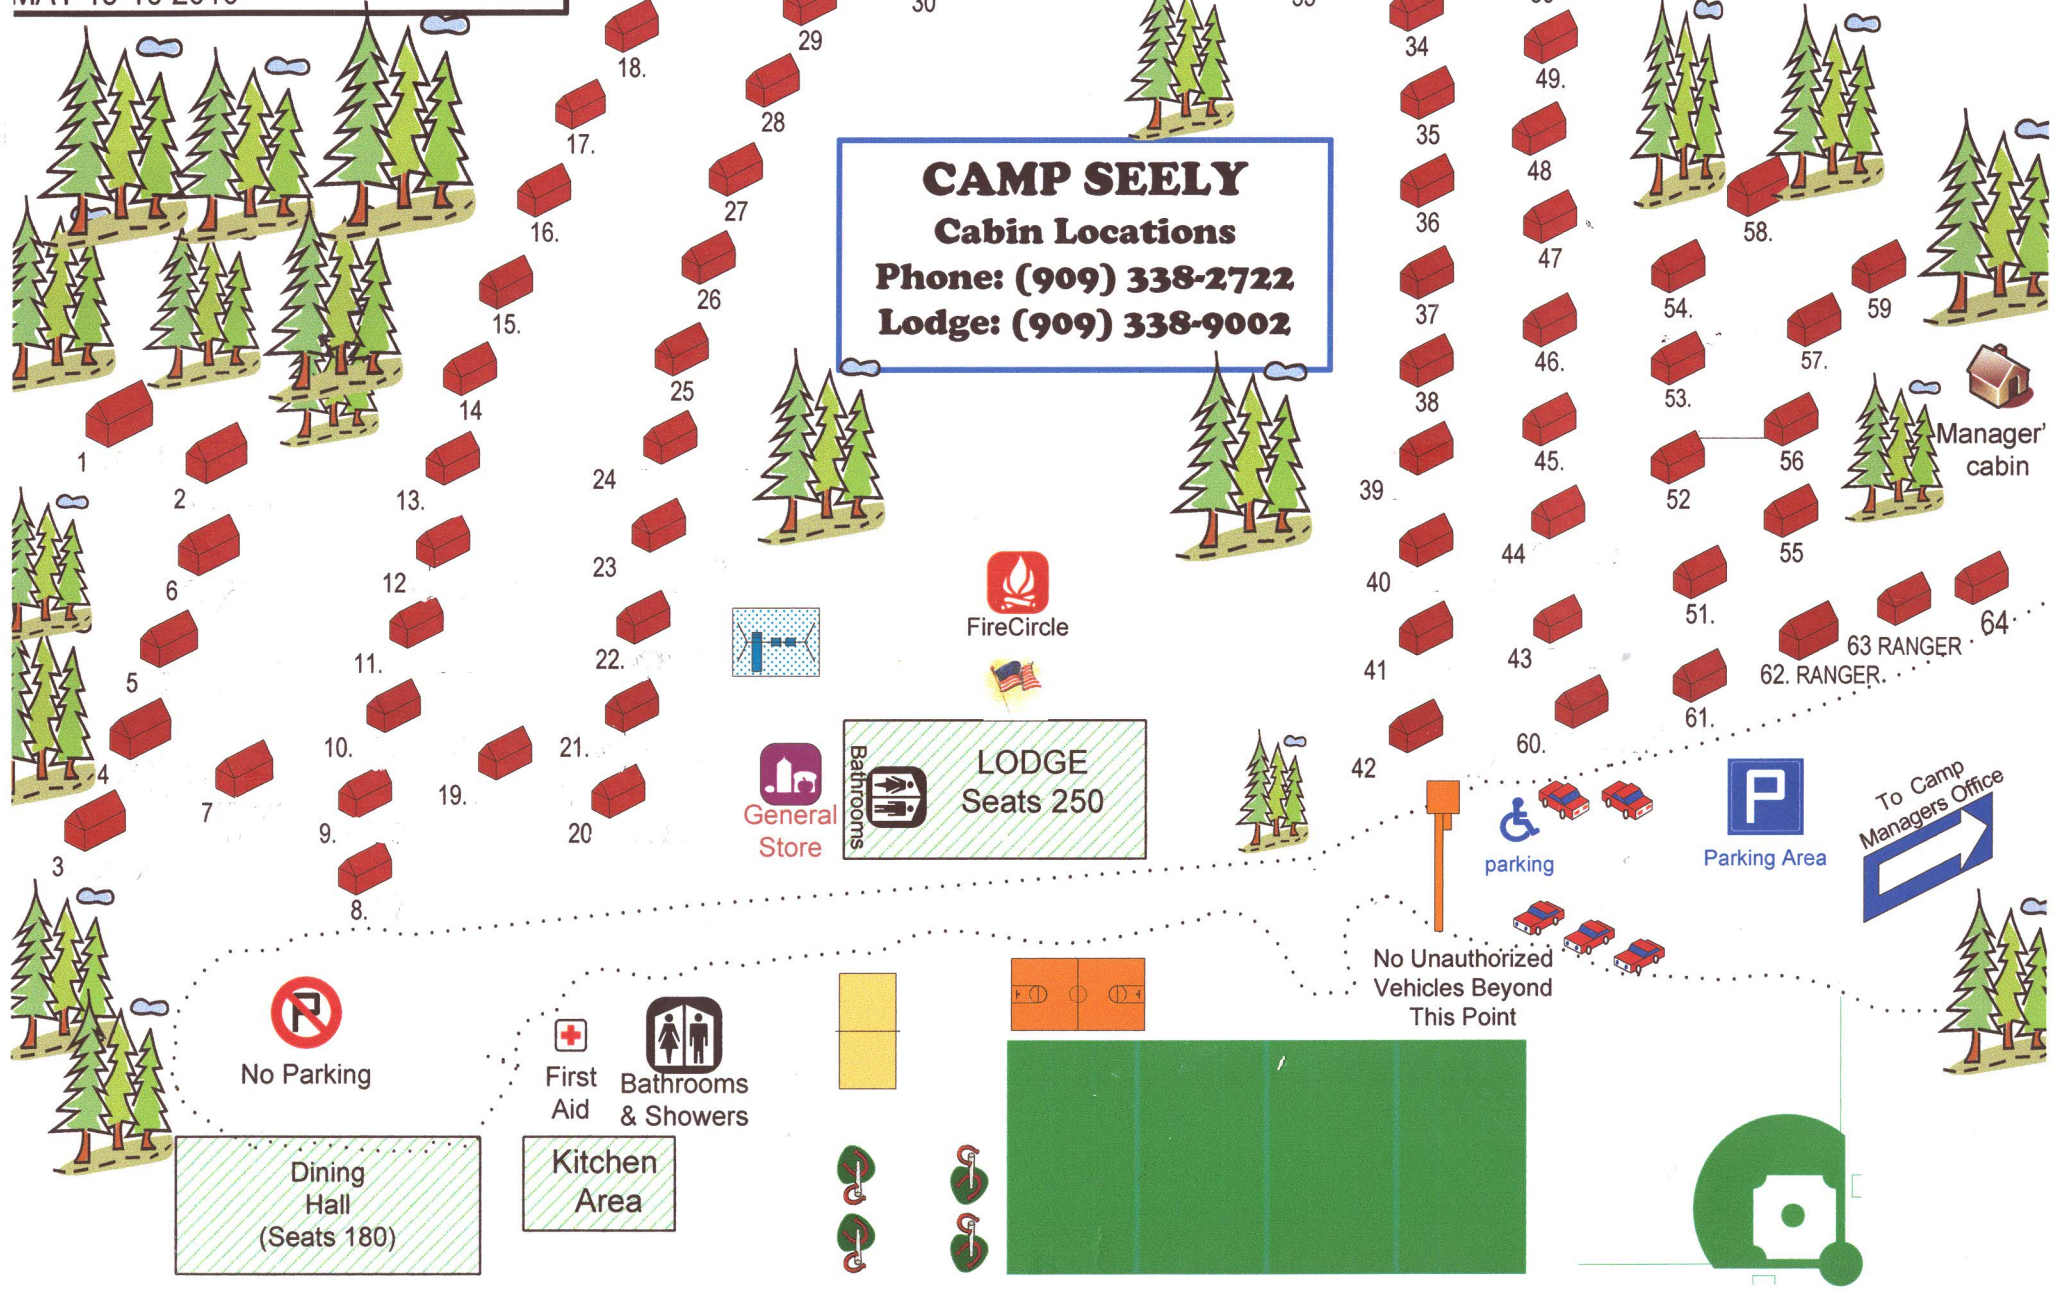

City of Los Angeles  
 Department of Recreation and Parks  
 Camp Seely  
 250 No. Hwy 138, Crestline, CA 92325  
 Phone: (909) 338-2722  
 MAY 15-16 2010

Bathrooms  
& Showers

Cabins 20 to 42 have 5 beds  
 All other cabins have 4 beds each

All cabins have a heater, electrical outlet, and  
 are approximately the same size.

**CAMP SEELY**  
**Cabin Locations**  
**Phone: (909) 338-2722**  
**Lodge: (909) 338-9002**

Dining Hall  
(Seats 180)

Kitchen Area

LODGE  
Seats 250

Parking Area

No Unauthorized  
Vehicles Beyond  
This Point

To Camp  
Managers Office