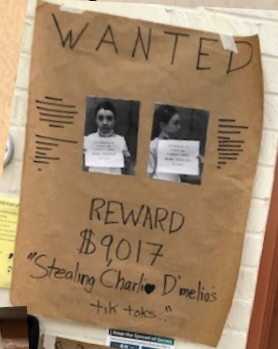

Mar Vista Recreation Center

WESTERN WEEK