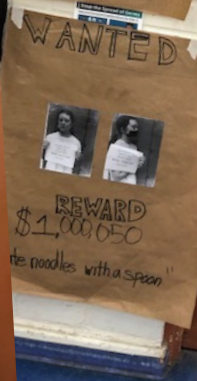

Mar Vista Recreation Center

WESTERN WEEK