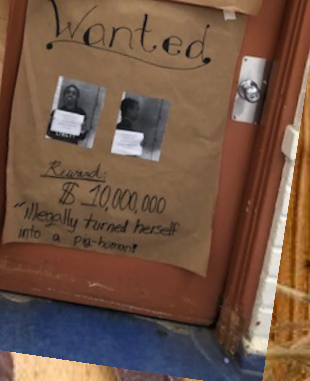

Mar Vista Recreation Center

WESTERN WEEK