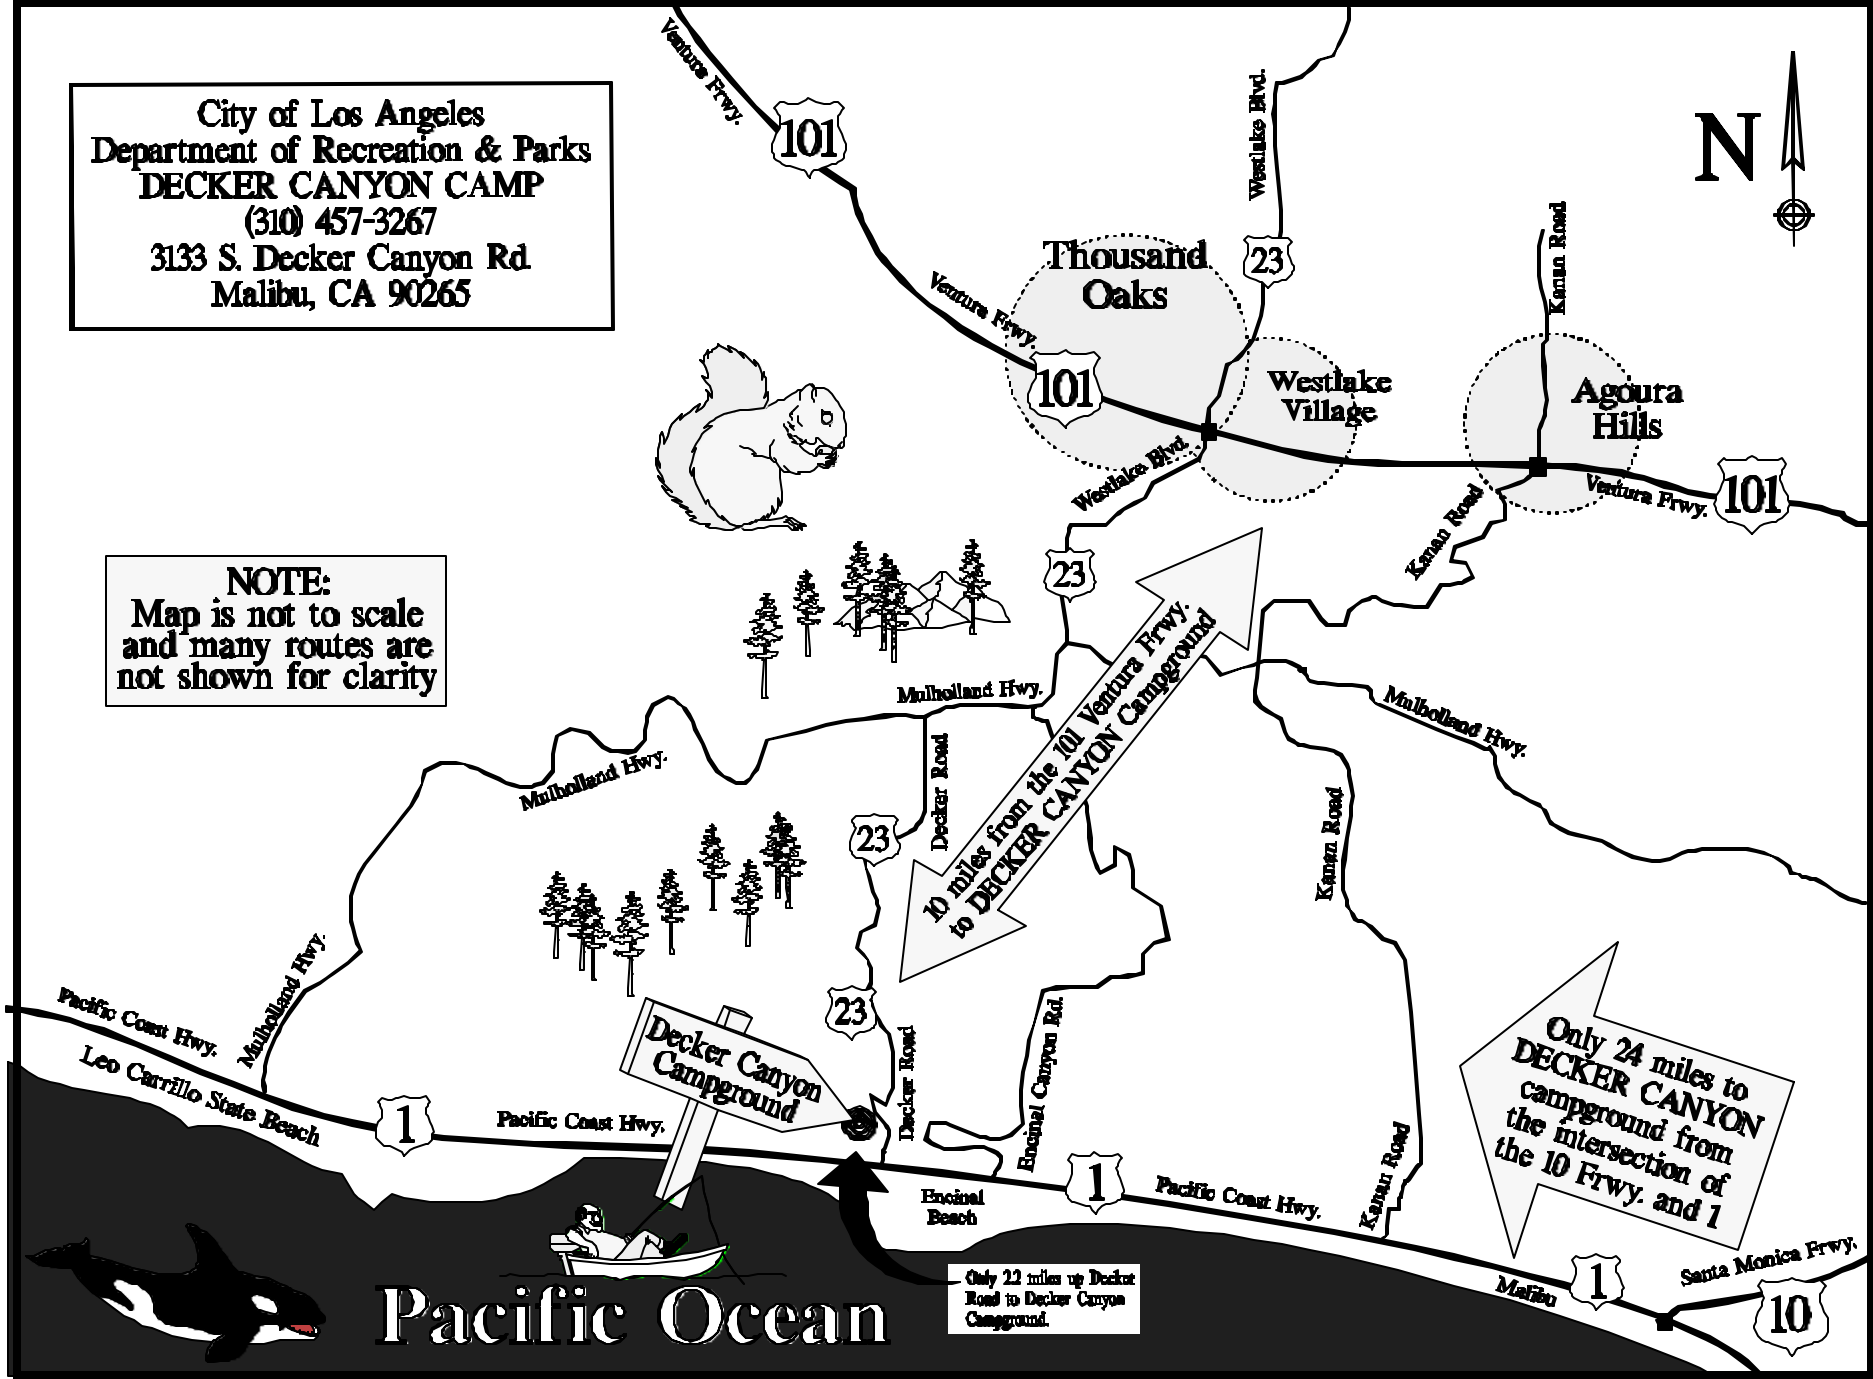

City of Los Angeles
 Department of Recreation & Parks
DECKER CANYON CAMP
 (310) 457-3267
 3133 S. Decker Canyon Rd.
 Malibu, CA 90265

NOTE:
 Map is not to scale
 and many routes are
 not shown for clarity

Pacific Ocean

Only 22 miles up Decker Road to Decker Canyon Campground.

Only 24 miles to DECKER CANYON campground from the intersection of the 10 Frwy. and 1

20 miles from the 101 Ventura Fwy. to DECKER CANYON Campground