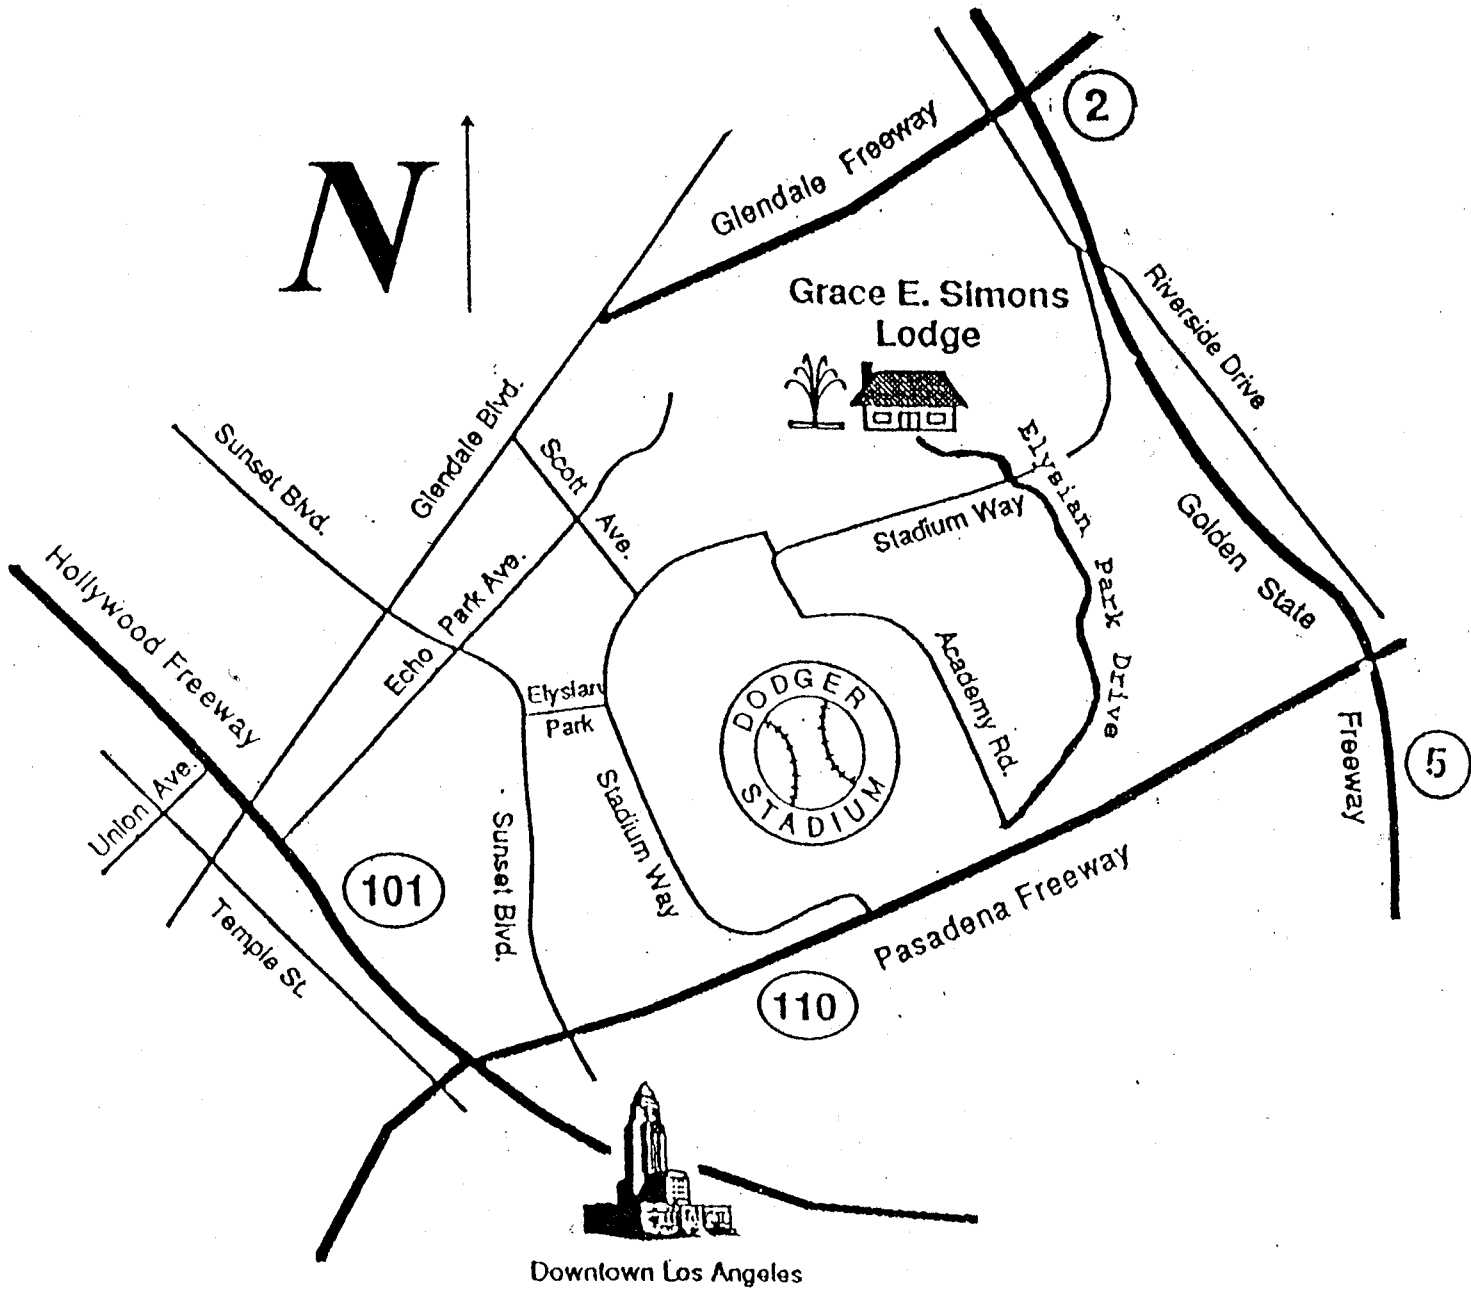

**GRACE E. SIMONS LODGE**

1025 Elysian Park Drive  
Los Angeles, CA 90012  
(323) 665-1155

**City of Los Angeles**

Department of  
Recreation and Parks

**5 Freeway Traveling North:**

Exit Stadium Way, Turn left on Riverside Drive, Turn left on Stadium Way, Turn right at top of the hill on Elysian Park Drive. The Lodge is at the end on the right.

**5 Freeway Traveling South:**

Exit Stadium Way, Turn left on Stadium Way, Turn right at the top of the hill on Elysian Park Drive. The Lodge is at the end on the right.

**110 Freeway:**

Take the 110 Freeway to the 5 Freeway North. Exit Stadium Way, Turn left on Riverside Drive, Turn left on Stadium Way, Turn right at the top of the hill on Elysian Park Drive. The Lodge is at the end on the right.

**2 Freeway:**

Take the 2 Freeway to the 5 Freeway South, Exit Stadium Way, Turn left on Stadium Way, Turn right at the top of the hill on Elysian Park Drive. The Lodge is at the end on the right.

**101 Freeway Traveling North:**

Exit Glendale Blvd/Echo Park, Go straight on Union Avenue, Turn left on Temple Street, Turn left on Glendale Boulevard, Turn right on Scott Avenue, Turn left on Stadium Way, Turn right on Academy Road, Immediately turn left back onto Stadium Way. Go half (1/2) mile and turn left on Elysian Park Drive. The Lodge is at the end on the right.