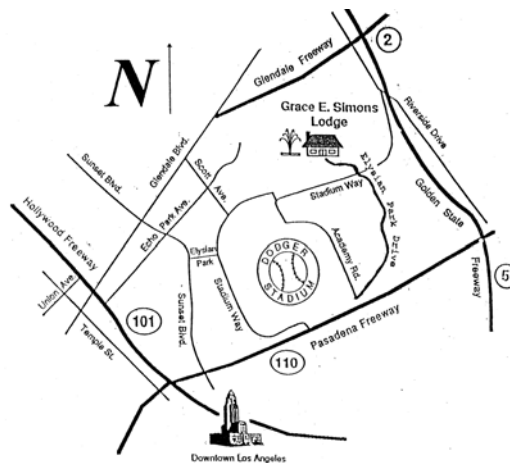

Grace E. Simons Lodge...1025 Elysian Park Drive...Los Angeles, CA...90012

Map and Driving Directions:

- **5 Freeway NORTH:**

Exit Stadium Way, Turn Left on Riverside Drive. Turn Left on Stadium Way, Turn Right at top of hill on Elysian Park Drive.

- **5 Freeway SOUTH:**

Exit Stadium Way, Turn Left on Stadium Way. Turn Right at the top of the hill on Elysian Park Drive.

- **110 Freeway NORTH:**

Take the 110 North to the 5 North. Exit Stadium Way, Turn Left on Riverside Drive. Turn Left on Stadium Way, Turn Right at top of hill on Elysian Park Drive.

- **2 Freeway SOUTH:**

Take the 2 South to the 5 South. Exit Stadium Way, Turn Left on Stadium Way. Turn Right at the top of the hill on Elysian Park Drive.

- **101 NORTH:**

Exit Glendale Blvd/Echo Park. Go straight on Union Ave. Turn left on Temple St. Turn left on Glendale Blvd. Turn right on Scott Ave. Turn left on Stadium Way. Turn right on Academy Road, immediately turn left back onto Stadium Way. Go half (1/2) mile and turn left on Elysian Park Drive.

- **Sunset Boulevard WEST:**

Take Sunset Blvd., West, Turn right on Elysian Park Avenue. Turn left on Stadium Way. Turn right on Academy Road, immediately turn left back onto Stadium Way. Go half (1/2) mile and turn left on Elysian Park Drive.