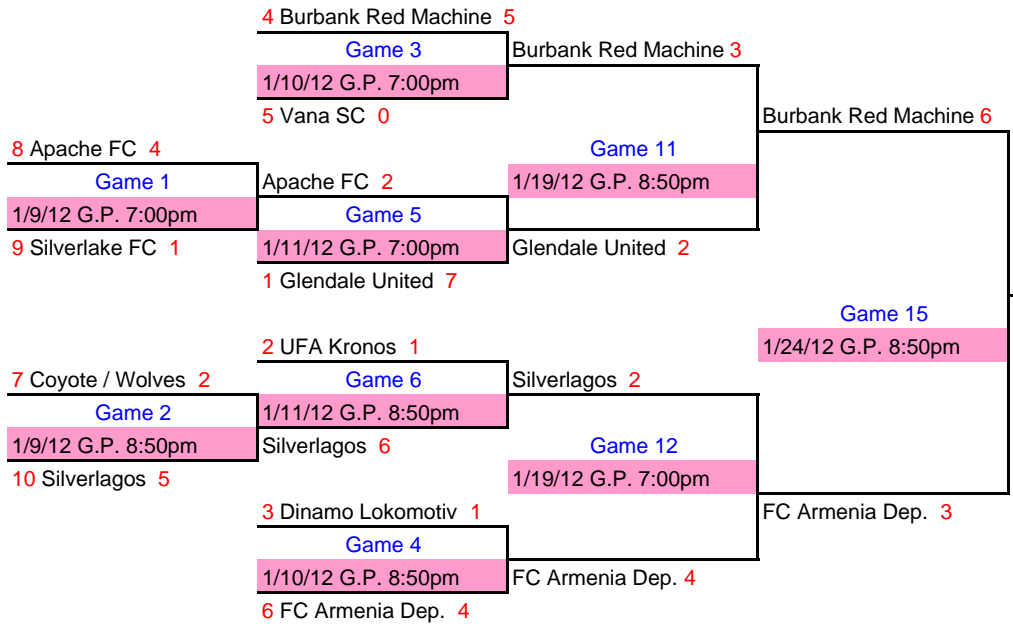

10 Team Blind Draw Double Elimination

**30+ Division (Weekdays)
FINAL**

No games the following dates:
1/16/12 Monday: Martin Luther King Jr. Day

Winner's Bracket

Loser's Bracket

Burbank Red Machine
Winner