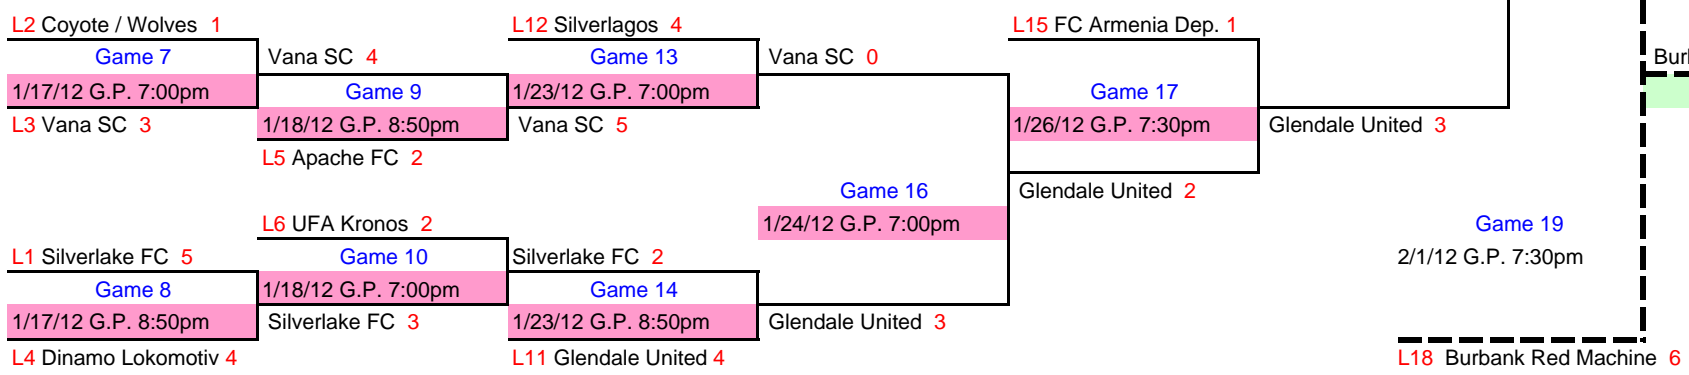

10 Team Blind Draw Double Elimination

**30+ Division (Weekdays)
FINAL**

No games the following dates:
1/16/12 Monday: Martin Luther King Jr. Day

Winner's Bracket

Loser's Bracket

Burbank Red Machine
Winner