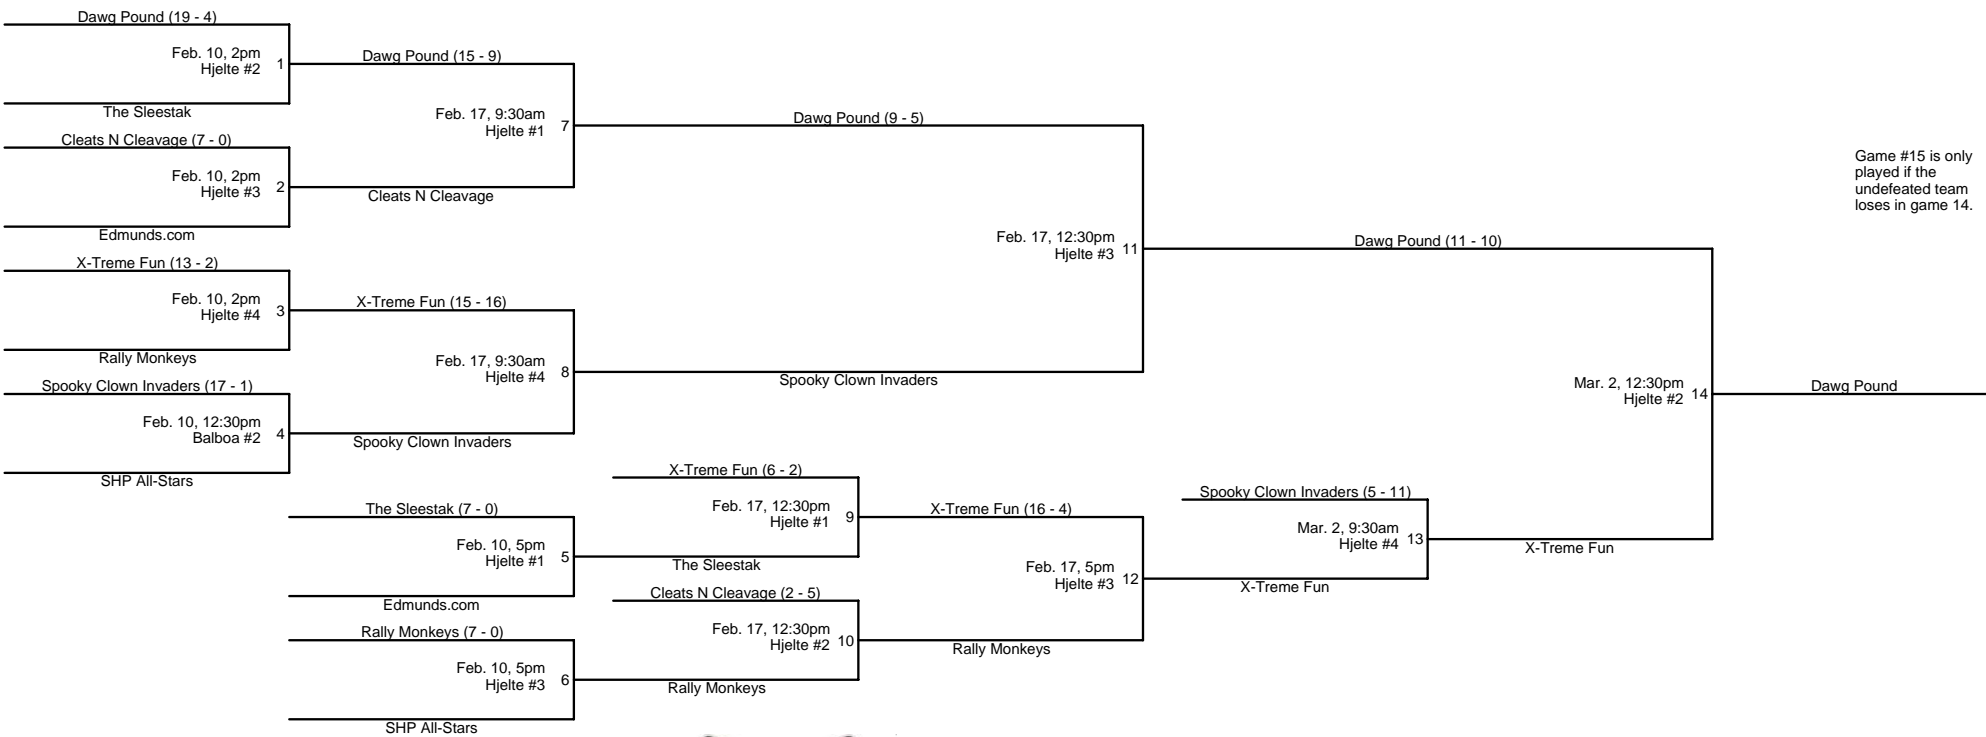

City of Los Angeles
 Department of Recreation and Parks
 Municipal Sports Softball
 2008 Co-Rec B/C+ Tournament

Game #15 is only played if the undefeated team loses in game 14.

All players must show a picture ID to the umpire before the game