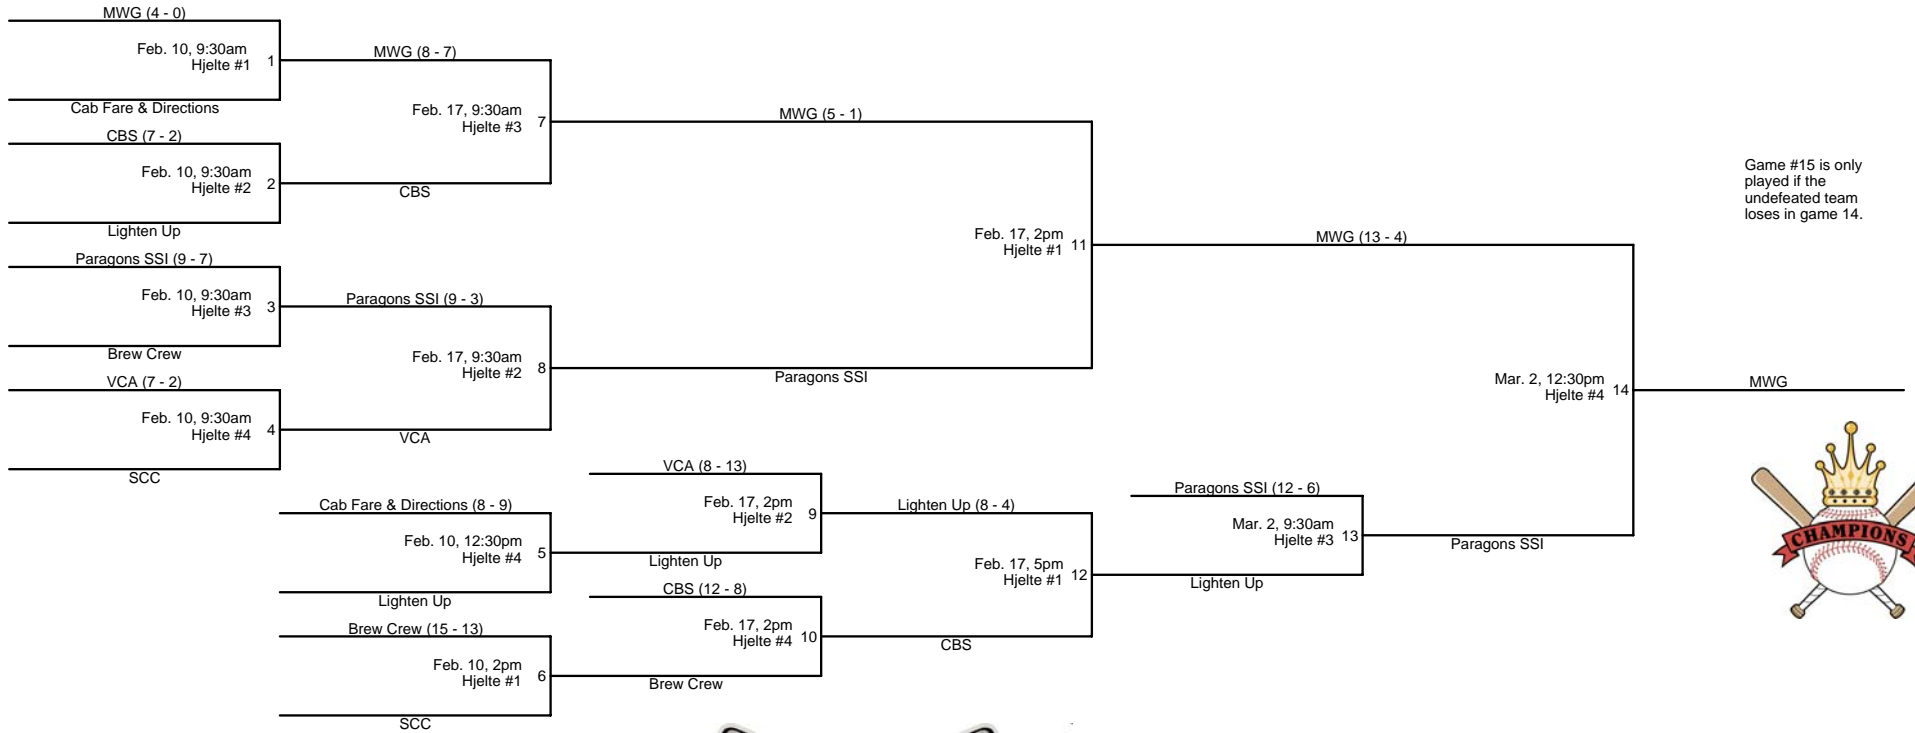

City of Los Angeles
 Department of Recreation and Parks
 Municipal Sports Softball
 2008 Open B+ Tournament

Game #15 is only played if the undefeated team loses in game 14.

All players must show a picture ID to the umpire before the game