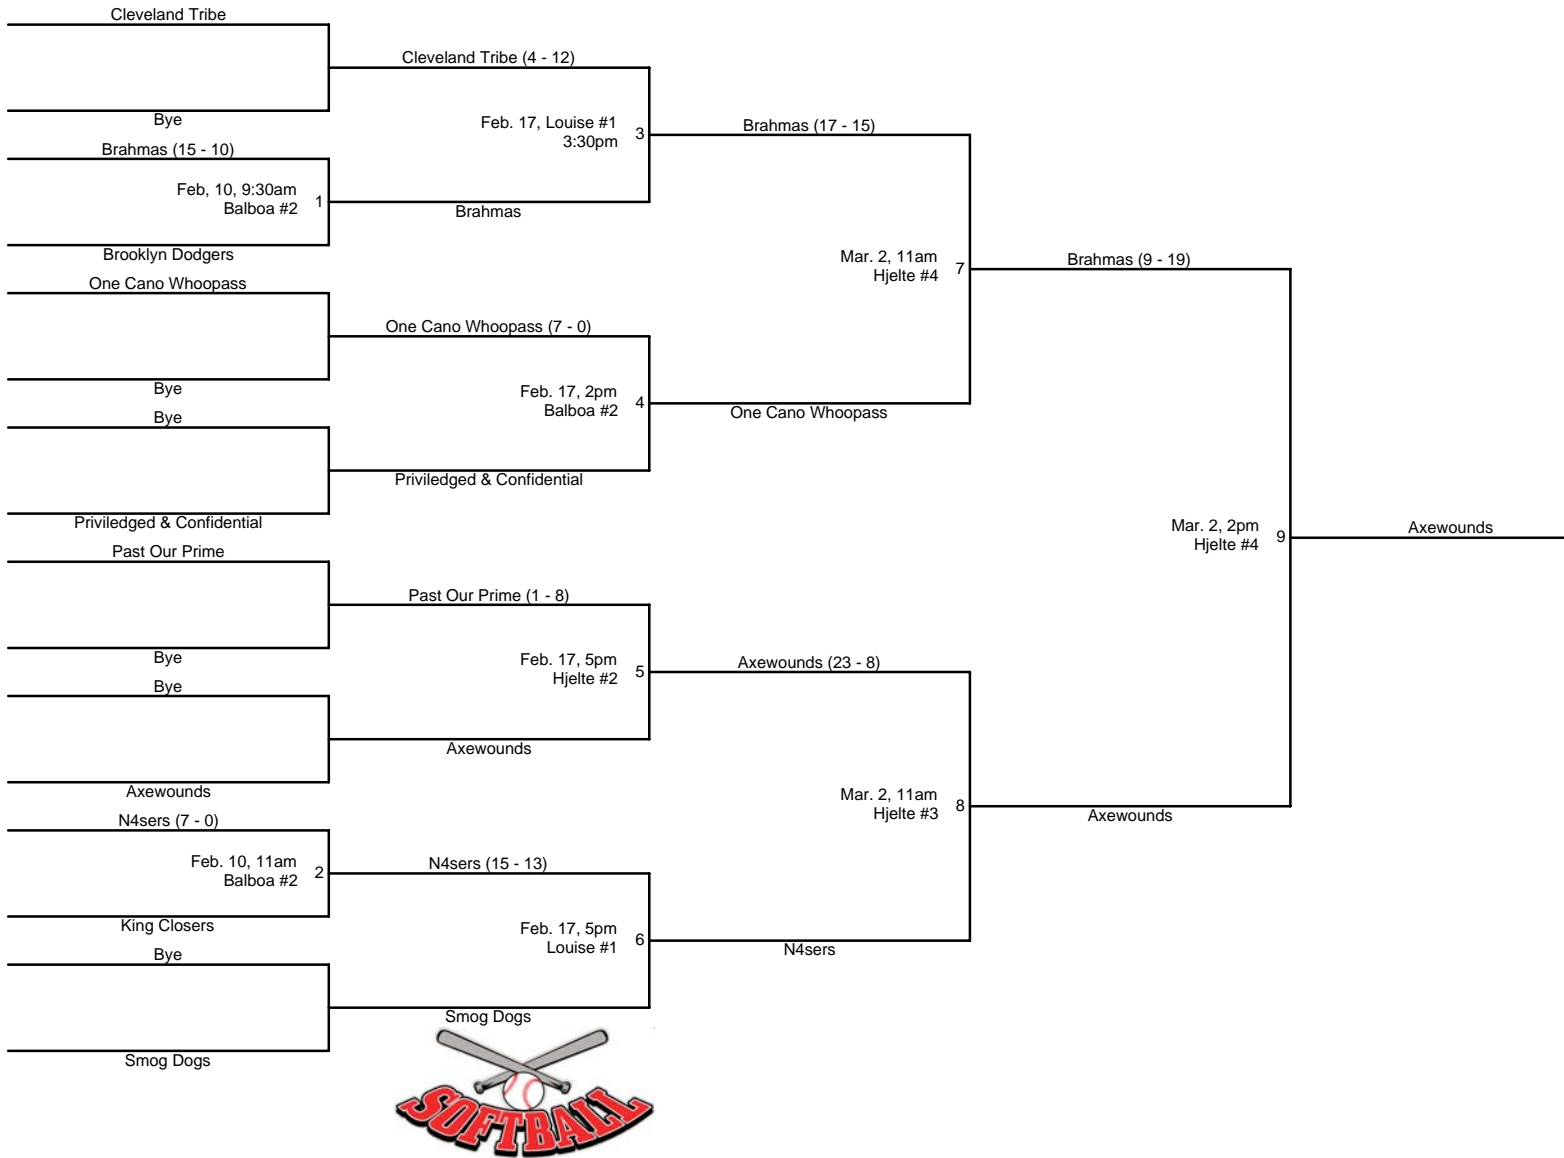

City of Los Angeles  
 Department of Recreation and Parks  
 Municipal Sports Softball  
 2008 Open C Tournament

All players must show a picture ID to the umpire before the game.