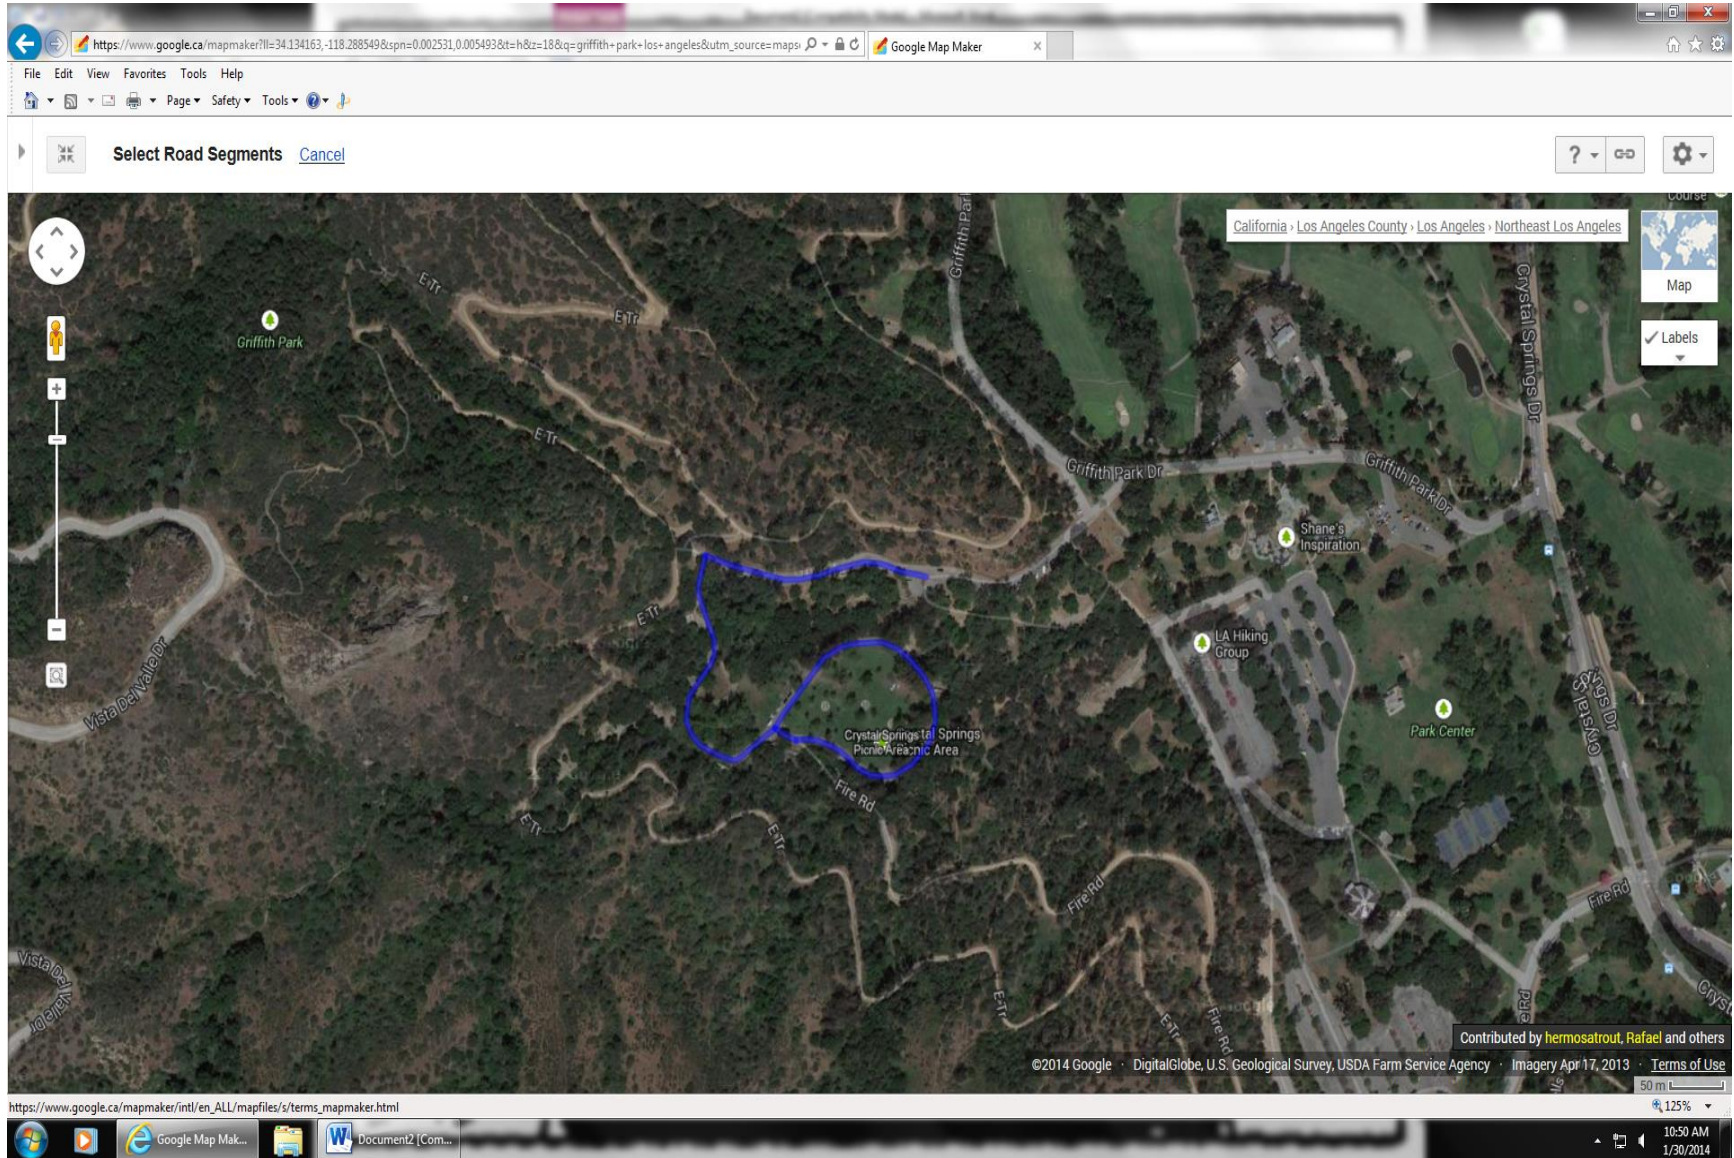

DEPARTMENT OF RECREATION AND PARKS REQUEST FOR PROPOSALS – GRIFFITH PARK HALLOWEEN EVENT

EXHIBIT A - PREMISES MAP

DEPARTMENT OF RECREATION AND PARKS REQUEST FOR PROPOSALS – GRIFFITH PARK HALLOWEEN EVENT

EXHIBIT A - PREMISES MAP