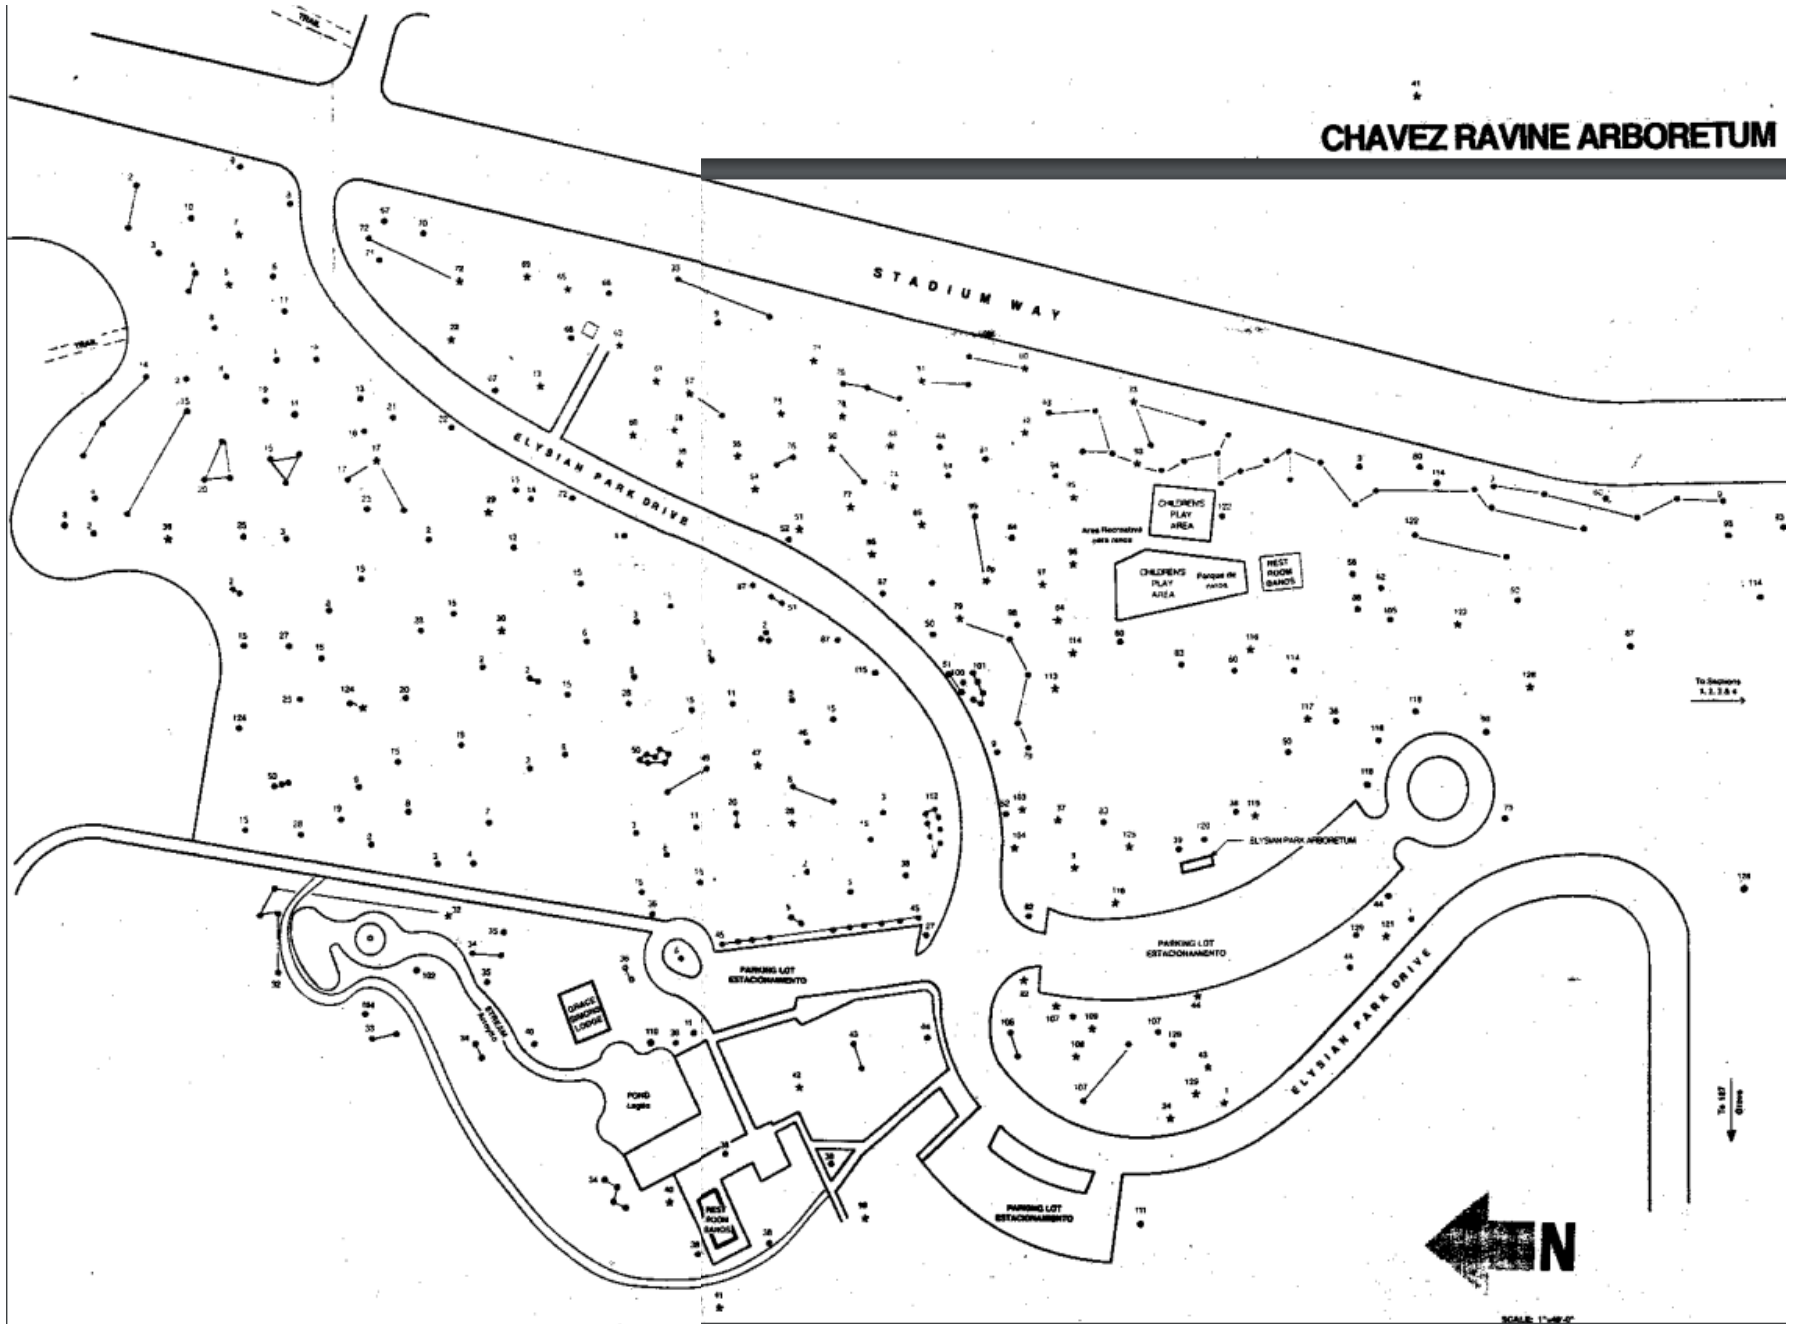

CHAVEZ RAVINE ARBORETUM

CHAVEZ RAVINE ARBORETUM

Grocery Store

Angels Point Rd

Stadium Way

Stadium Way

Stadium Way

Stadium Way

Stadium Way

Elysian Park Dr

Elysian Park Dr

Elysian Park Dr

Elysian Park Dr

Elysian Park Dr

Elysian Park Dr

Elysian Park Dr

Google

Sign in

Map

Google

Imagery ©2018 Google, Map data ©2018 Google United States Terms Send feedback 100 ft