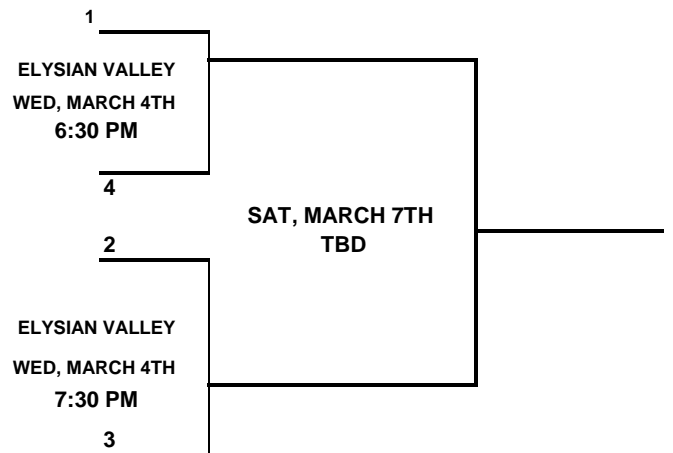

## IMPORTANT DATES

PICTURE DAY: SATURDAY FEBRUARY 8, 2020

TROPHY BANQUET: FRIDAY MARCH 6, 2020

FOLLOW US @ECHOPARKRC  
#ParkProudLA

UNIFORM COLOR  
HOME: WHITE <---> AWAY: BLACK

**REVISED**

Persons with disabilities are welcome in our programs. Reasonable accommodations will be made with prior arrangements.