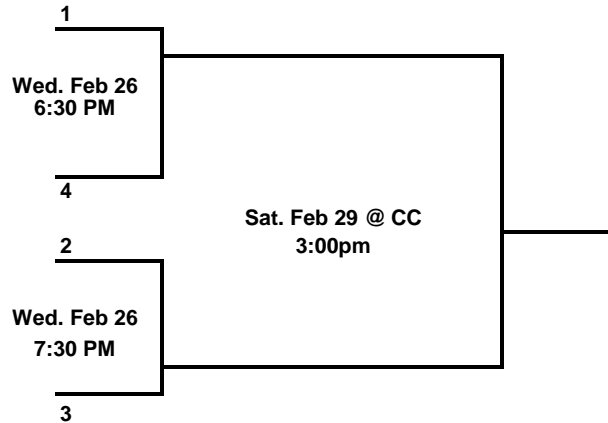

Persons with disabilities are welcome in our programs. Reasonable accommodations will be made with prior arrangement
"Achieving gender equality through a continuous commitment to girls and women sports."
Game schedule's times and dates may be subject to change.