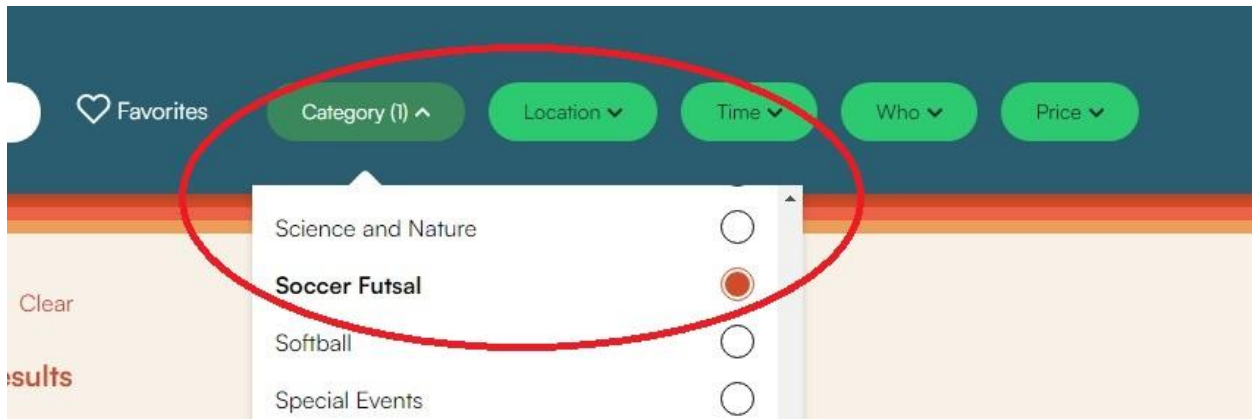

2023 WINTER INVITATIONAL TOURNAMENT

Online team registration instructions

1.

2.

3.

A screenshot of a filter menu for 'Who (1)'. The menu is open, showing a list of age ranges with radio buttons next to them. The 'Adult' option is selected, indicated by a red dot. The menu is circled in red. The background shows a dark blue header with filter buttons for 'Category', 'Location', 'Time', 'Who (1)', and 'Price'. Below the header, there is a light orange banner with the text 'g Pool' and '30 pm.'. The main content area is white and contains the text 'Adaptive Aquatics is a swim lesson program open for adult and youth participants with disabilities. This is a group lesson, where the' and a 'Read More' link.

Category ▾ Location ▾ Time ▾ Who (1) ^ Price ▾

- 5-7 years
- 7-10 years
- 10-12 years
- 12-14 years
- 14-16 years
- 16-18 years
- Adult**
- Senior

g Pool

30 pm.

Adaptive Aquatics is a swim lesson program open for adult and youth participants with disabilities. This is a group lesson, where the