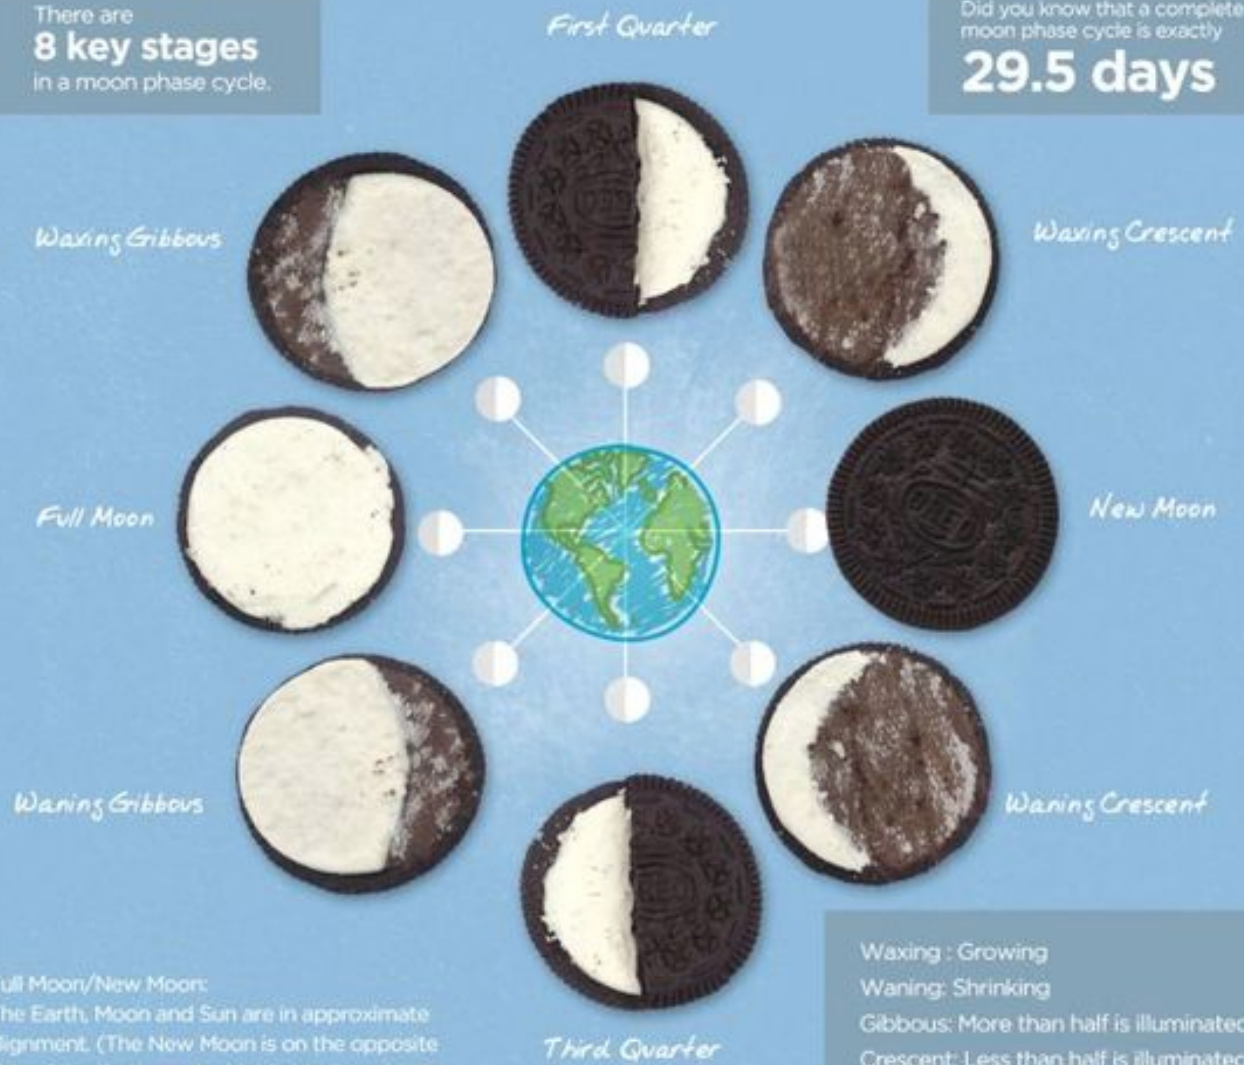

OREO MOON PHASES

Moon Phases Explained

(With Oreo Cookies)

There are **8 key stages** in a moon phase cycle.

Did you know that a complete moon phase cycle is exactly **29.5 days**

Full Moon/New Moon:
The Earth, Moon and Sun are in approximate alignment. (The New Moon is on the opposite side of the Earth, so the highlighted portion is entirely hidden from view.)

Waxing : Growing
Waning: Shrinking
Gibbous: More than half is illuminated
Crescent: Less than half is illuminated

@RECONNECTLA