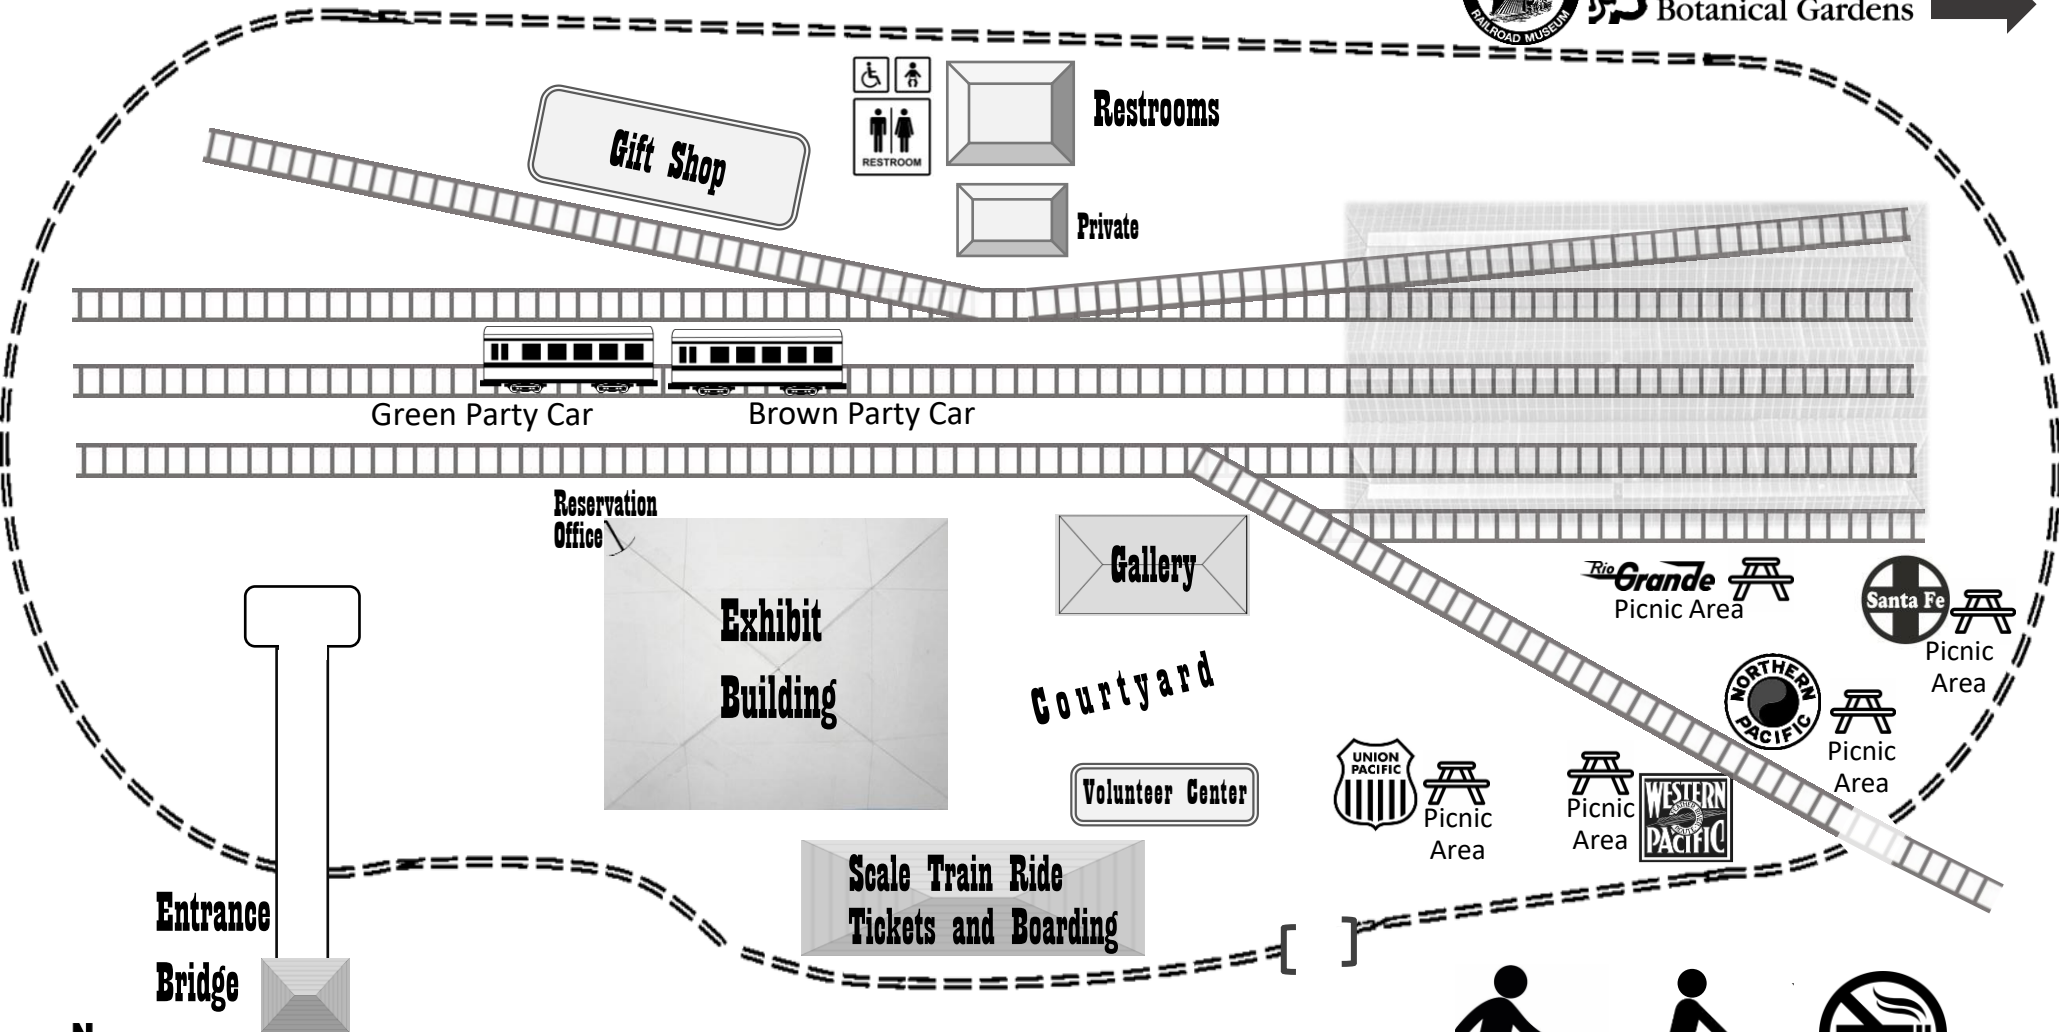

# Travel Town Museum

5200 West Zoo Drive, Los Angeles 90027

323-662-5874 [www.laparks.org/traveltown](http://www.laparks.org/traveltown)

## Orientation Map Featuring Picnic, Party, and Event Spaces

Los Angeles Zoo & Botanical Gardens

**Parking (200 spaces)**

Watch your step on and over the train tracks. Keep an eye and ear open for moving railroad equipment.

Please keep your dogs on a leash and walk your bicycle within the grounds. All parks, including Travel Town, are no-smoking zones.

**Picnic Areas** and **Party Cars** may be reserved in advance for a modest fee